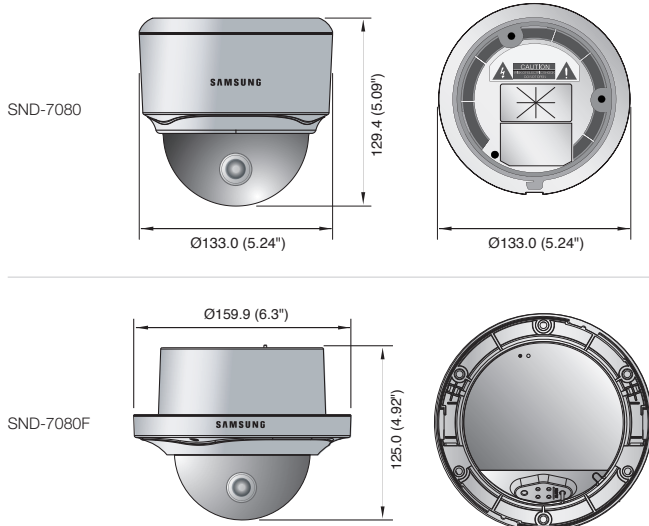

Dimensions

Unit : mm (inch)

Technical Specifications